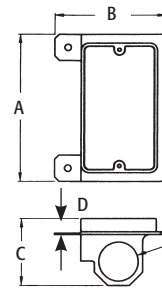

LVMB1

LVMB2

Scan For Video

CATALOG NUMBER	UPC/DCI/NAED MFG #018997	UNIT PKG	STD PKG	DIM A	DIM B	DIM C	DIM D
LVMB1	14364	10	100	4.158	3.147	1.900	.375
LVMB2	14365	5	50	4.158	4.842	1.900	.375

LVMB1

LVMB2

3/4" TRADE SIZE

3/4" TRADE SIZE