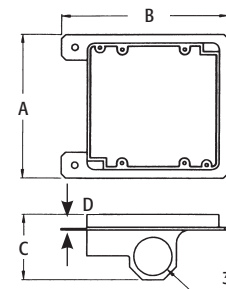

LVMB1

LVMB2

Scan For Video

CATALOG NUMBER	UPC/DCI/NAED MFG #018997	UNIT PKG	STD PKG	DIM A	DIM B	DIM C	DIM D
LVMB1	14364	10	100	4.158	3.147	1.900	.375
LVMB2	14365	5	50	4.158	4.842	1.900	.375

LVMB1

LVMB2

3/4" TRADE SIZE

3/4" TRADE SIZE